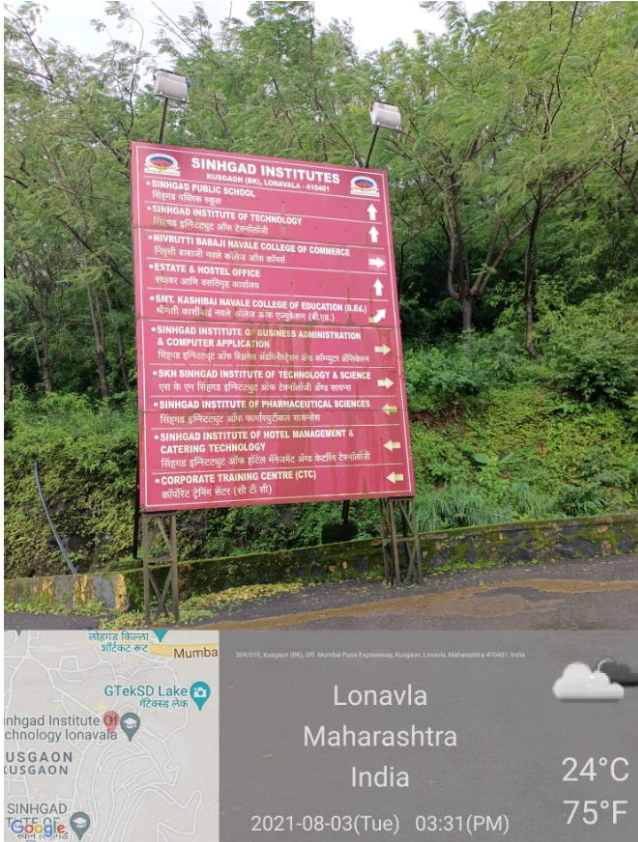

3. Disabled-friendly washrooms:

Disabled Friendly Toilets are available in both SIT Building 1 and SIT Building 2 in each department. Toilets for disabled women and men is also available in all departments of college.

Washroom for Disabled

4. Direction board, lights, display boards and signposts

Sign Posts are provided at various locations in the institute. Sign Posts and directions are provided on road side inside campus. Signage including tactile path, lights, display boards and signposts are available in campus.