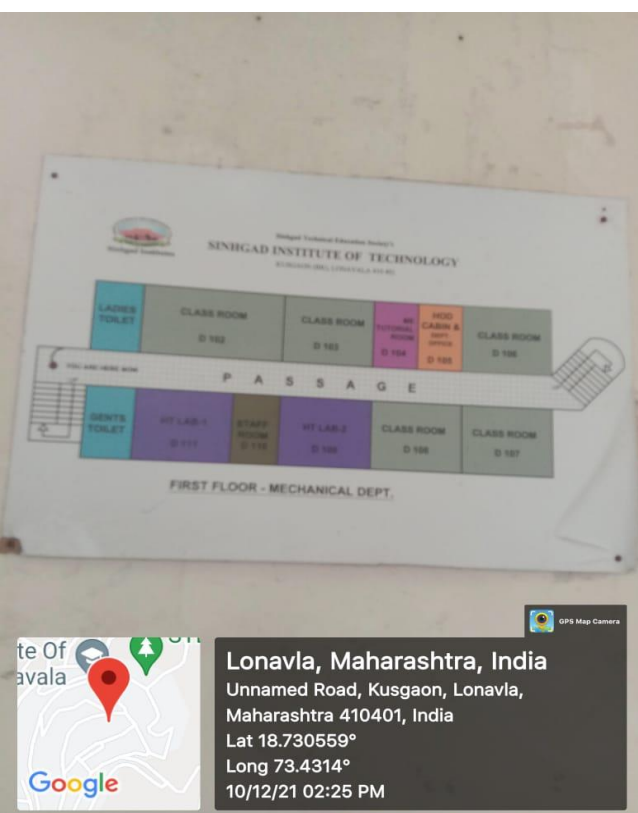

3. Disabled-friendly washrooms:

Disabled Friendly Toilets are available in both SIT Building 1 and SIT Building 2 in each department. Toilets for disabled women and men is also available in all departments of college.

Washroom for Disabled

4. Direction board, lights, display boards and signposts

Sign Posts are provided at various locations in the institute. Sign Posts and directions are provided on road side inside campus. Signage including tactile path, lights, display boards and signposts are available in campus.