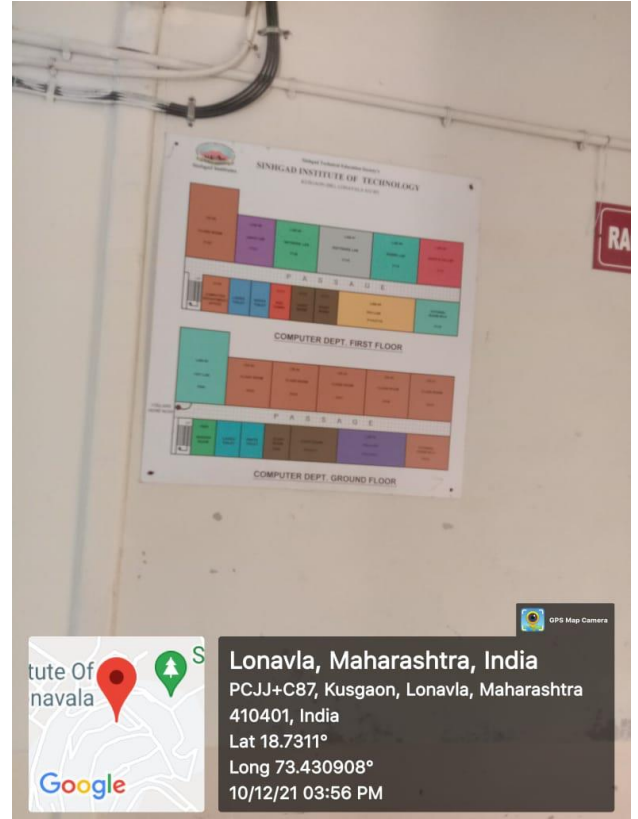

3. Disabled-friendly washrooms:

Disabled Friendly Toilets are available in both SIT Building 1 and SIT Building 2 in each department. Toilets for disabled women and men is also available in all departments of college.

Washroom for Disabled

4. Direction board, lights, display boards and signposts

Sign Posts are provided at various locations in the institute. Sign Posts and directions are provided on road side inside campus. Signage including tactile path, lights, display boards and signposts are available in campus.

Sign-posts are provided at various locations in the institute. Sign Posts and directions are provided on road side inside campus. Signage including tactile path, lights, display boards and signposts are available in campus.