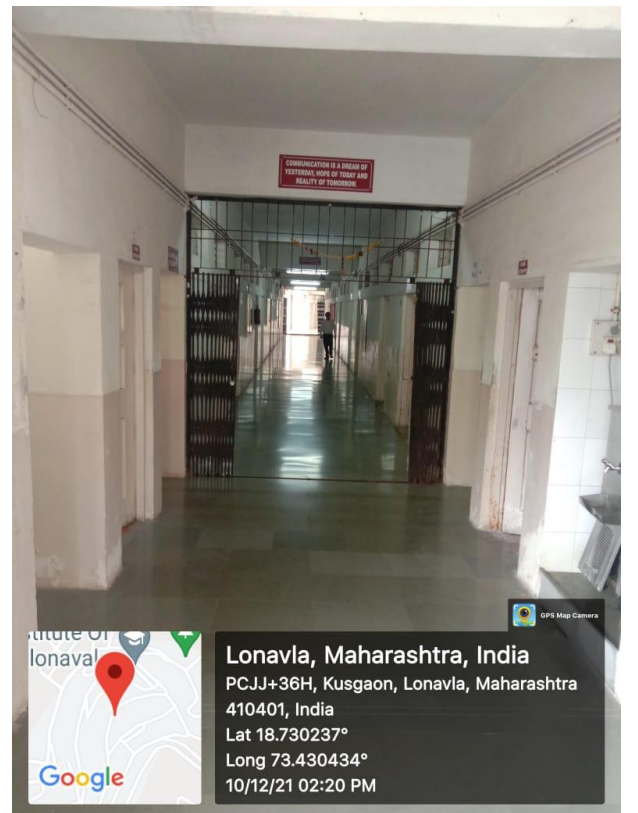

1. Ramps for easy access to classrooms:

Ramps are provided for disabled students in the institute and wheel chair is provided by the institute. Sufficiently large space is available for proper movement possible.

Ramp

2. Wheelchair for Disabled:

For barrier-free environment, provision of wheelchair for the disabled people is made. Sufficiently large space is ensured in the institute for comfortable movement.

Wheel-chair

3. Disabled-friendly washrooms:

Disabled Friendly Toilets are available in both SIT Building 1 and SIT Building 2 in each department. Toilets for disabled women and men is also available in all departments of college.

Washroom for Disabled

4. Direction board, lights, display boards and signposts

Sign Posts are provided at various locations in the institute. Sign Posts and directions are provided on road side inside campus. Signage including tactile path, lights, display boards and signposts are available in campus.