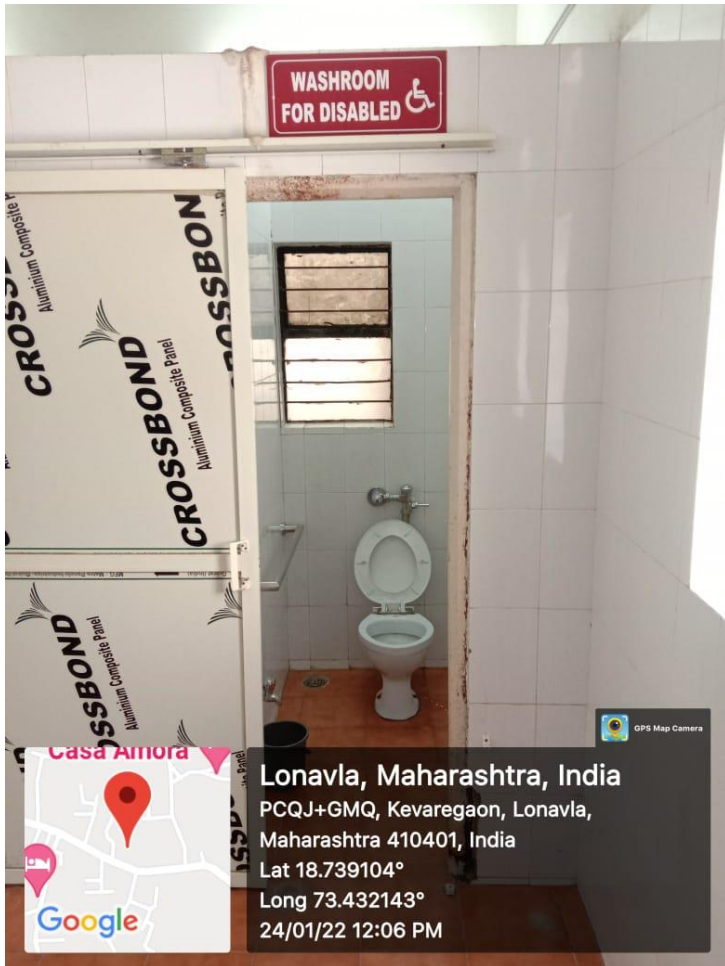

1. Ramps for easy access to classrooms:

Ramps are provided for disabled students in the institute and wheel chair is provided by the institute. Sufficiently large space is available for proper movement possible.

Ramp

2. Wheelchair for Disabled:

For barrier-free environment, provision of wheelchair for the disabled people is made. Sufficiently large space is ensured in the institute for comfortable movement.

Wheel-chair

3. Disabled-friendly washrooms:

Disabled Friendly Toilets are available in both SIT Building 1 and SIT Building 2 in each department. Toilets for disabled women and men is also available in all departments of college.

Washroom for Disabled

4. Direction board, lights, display boards and signposts

Sign Posts are provided at various locations in the institute. Sign Posts and directions are provided on road side inside campus. Signage including tactile path, lights, display boards and signposts are available in campus.