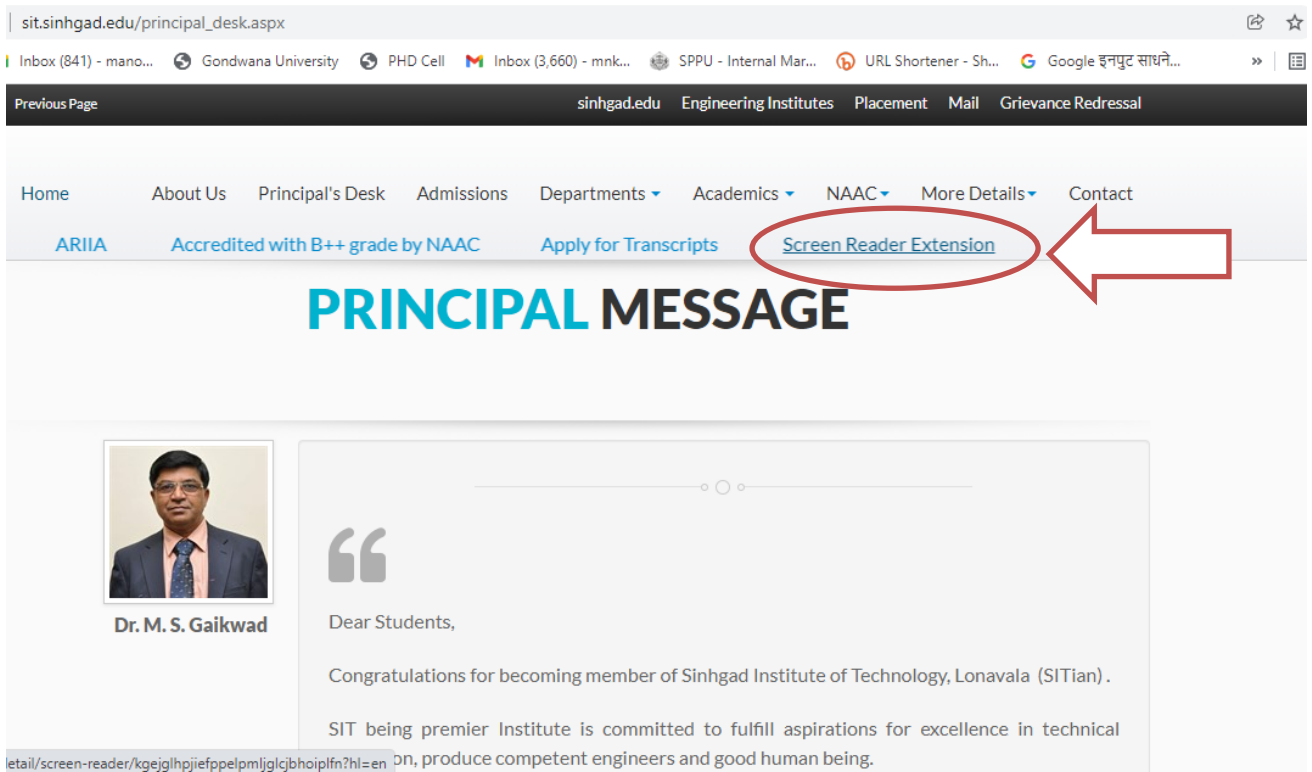

Sign-posts are provided at various locations in the institute. Sign Posts and directions are provided on road side inside campus. Signage including tactile path, lights, display boards and signposts are available in campus.

The assistance of software for visually impaired people is implemented for Website Reading. The Screen Reader extension link (ChromeVox) is provided on the website for screen reading purpose.

The text-to-speech tool has been developed by Prof P. C. Latne using Python. This tool helpful to convert text-to-audio and such VLC MP3 file created is useful for visually impaired students.