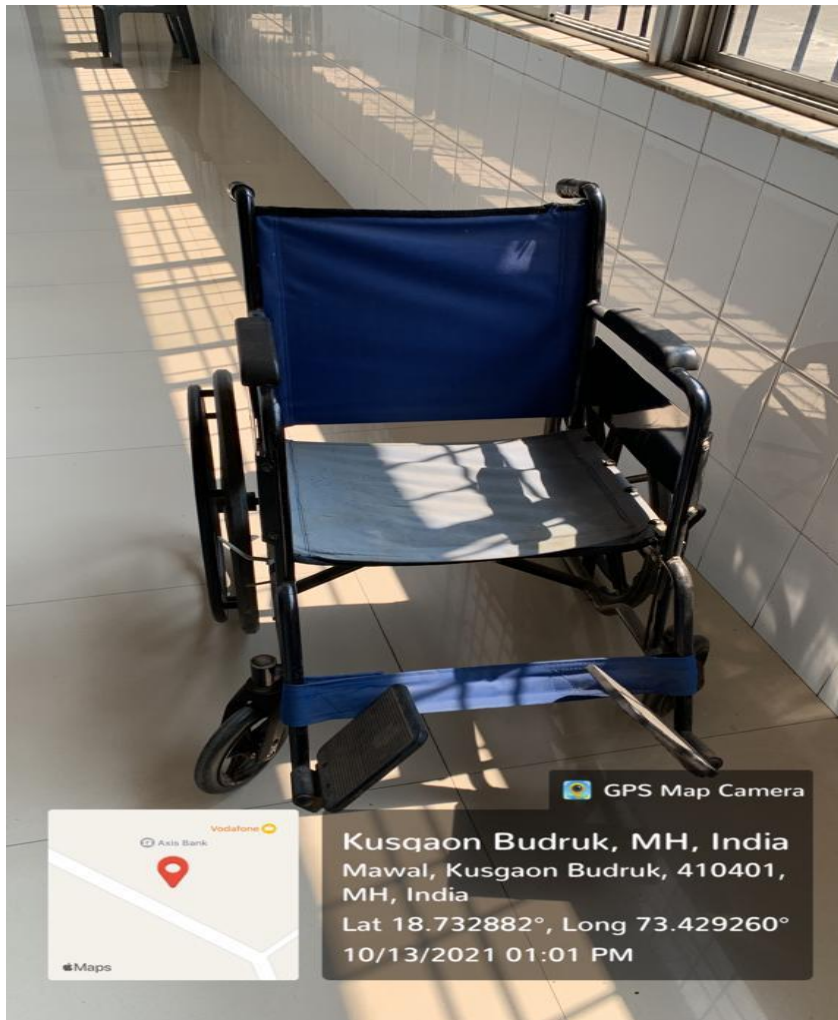

1. Ramps for easy access to classrooms:

Ramps are provided for disabled students in the institute and wheel chair is provided by the institute. Sufficiently large space is available for proper movement possible.

Ramp

2. Wheelchair for Disabled:

For barrier-free environment, provision of wheelchair for the disabled people is made. Sufficiently large space is ensured in the institute for comfortable movement.

Wheel-chair

3. Disabled-friendly washrooms:

Disabled Friendly Toilets are available in both SIT Building 1 and SIT Building 2 in each department. Toilets for disabled women and men is also available in all departments of college.